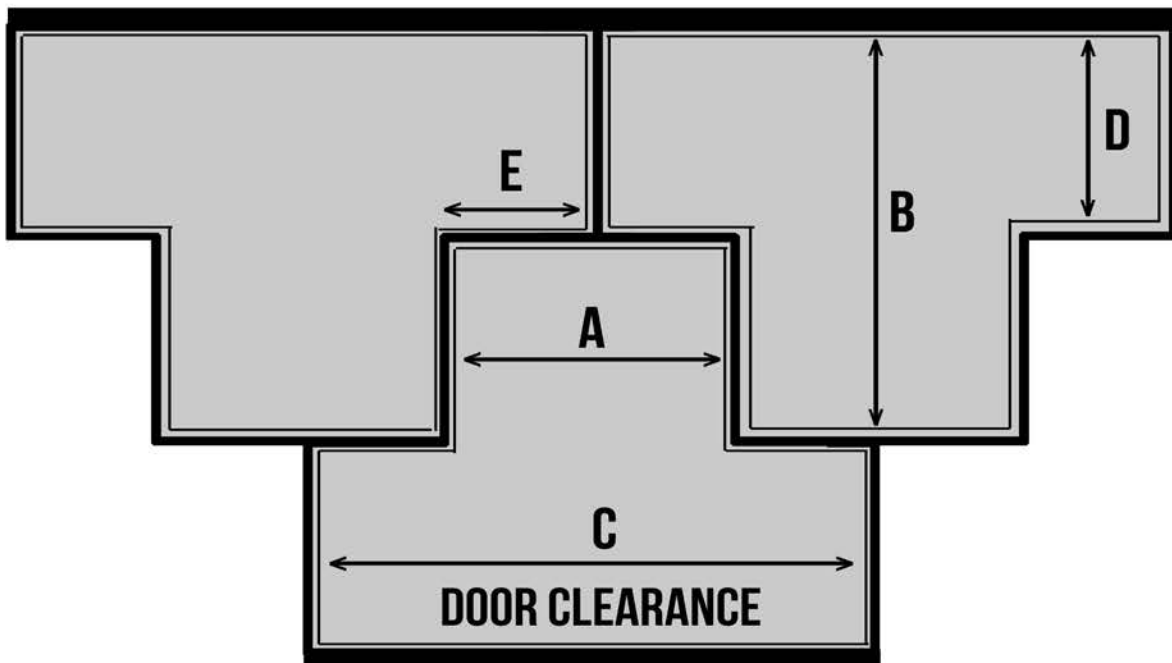

T-HANGAR DIMENSIONS*

FOR FURTHER INFORMATION, CONTACT (805) 781-5205

| HANGAR SIZE | SMALL (A) | SMALL (B) | MEDIUM (A) | MEDIUM (B) | LARGE |
|---------------|-----------|-----------|------------|------------|--------|
| A | 20'-8" | 20'-8" | 22'-5" | 22'-5" | 23'-8" |
| B | 34'-5" | 33'-8" | 39'-1" | 38'-6" | 39'-1" |
| C | 42' | 42' | 45'-6" | 45'-6" | 48' |
| D | 16'-5" | 15'-8" | 19' | 19' | 24'-2" |
| E | 11' | 11' | 11'-6" | 11'-6" | 12'-2" |
| VERTICAL DOOR | 14' | 14' | 14' | 14' | 16' |

OUTSIDE FACE OF FOUNDATION

*ALL DIMENSIONS ARE APPROXIMATE

OUTSIDE FACE OF FOUNDATION