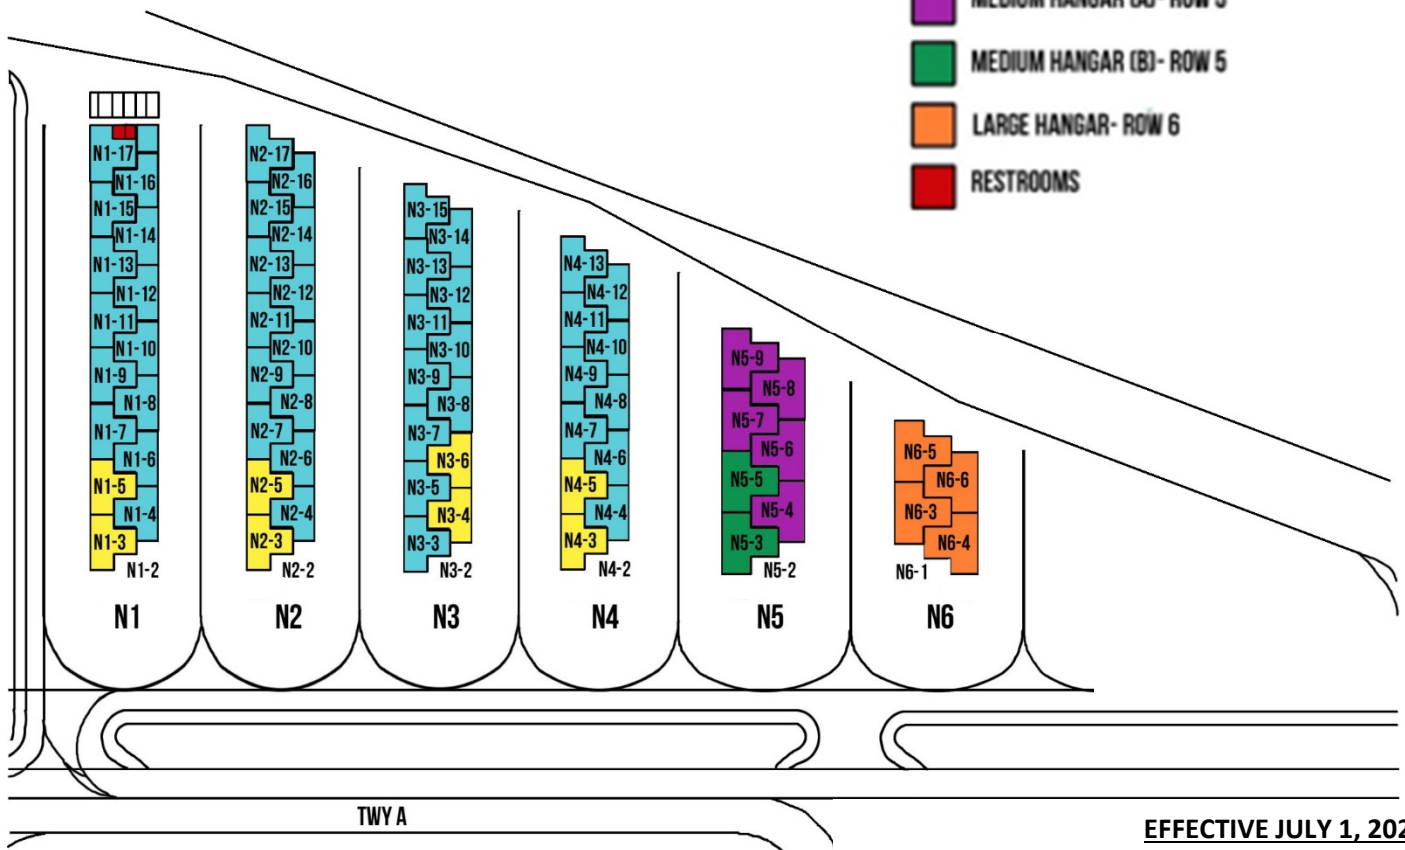

T-HANGAR RATES*

FOR FURTHER INFORMATION, CONTACT (805) 781-5205

HANGAR SIZE	SMALL (A)	SMALL (B)	MEDIUM (A)	MEDIUM (B)	LARGE
APPROX. SQ. FT.	1,061	1,030	1,331	1,297	1,600
MONTHLY RENT	\$475.00	\$450.00	\$600.00	\$575.00	\$720.00
DEPOSIT	\$475.00	\$450.00	\$600.00	\$575.00	\$720.00

- SMALL HANGAR (A)- ROWS 1-4
- SMALL HANGAR (B)- ROWS 1-4
- MEDIUM HANGAR (A)- ROW 5
- MEDIUM HANGAR (B)- ROW 5
- LARGE HANGAR- ROW 6
- RESTROOMS

EFFECTIVE JULY 1, 2023

*RATES AND TERMS ARE SUBJECT TO CHANGE